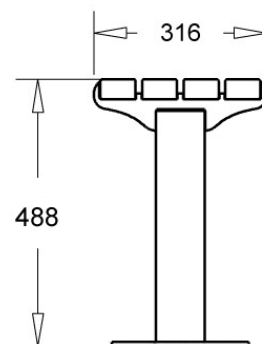

Surface fixed