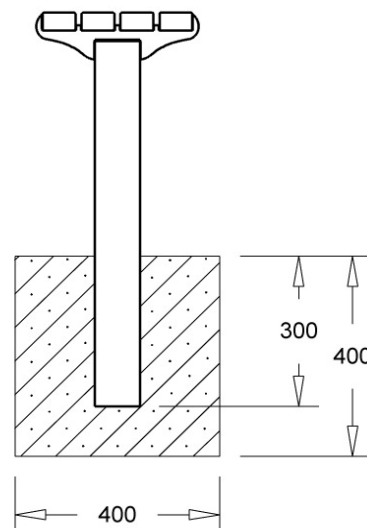

## MOUNTING

- Surface fixed  
 In ground fixed

Surface fixed

Surface fixed

In ground fixed

Metal Art Ltd

51 Port Road, Seaview  
Wellington, New Zealand  
Ph +64 4 939-6666  
Fax +64 4 939-6696  
info@metalart.co.nz  
www.metalart.co.nz