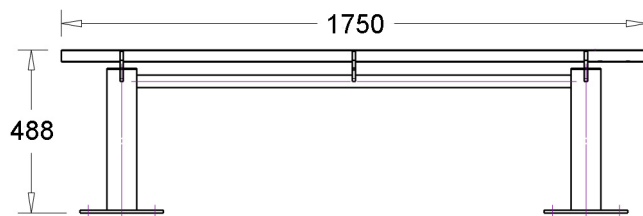

WAKEFIELD BENCH

Metal Art Limited
Street & Park Furniture

DESCRIPTION

Practical 4 slat bench with robust galvanised support frame available powdercoated in any standard colour. Optional fixing method and available in a range of lengths.

SLAT DIMENSIONS/SEAT LENGTH

Section: 65 x 40mm

1. Length ☐ 1200mm
   ☐ 1750mm
   ☐ 3000mm

SLAT MATERIAL

1. ☐ Timber oiled (Eucalyptus Saligna)
   ☐ Mahogany stain (Eucalyptus Saligna)
   ☐ 100% recycled plastic ☐ Green
   ☐ Grey
   ☐ Brown
   ☐ Blue

MOUNTING

1. ☐ Surface fixed
   ☐ In ground fixed

Surface fixed